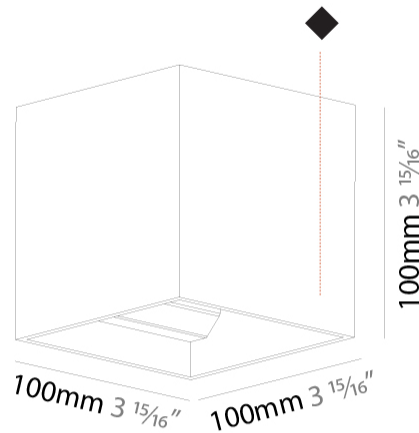

1. To build a product code in our configurator select the specify button on the base model # product page
2. To build a manual product code on this datasheet choose from the options listed below in blue font and add the suffix to the base model #

GENERAL

Series: Dice
Subseries: Dice
Brand: Prolicht
Division: Architectural
Mounting Type: Surface
Mounting Location: Wall
Subcategory: Ambient

PHYSICAL

Shape: Cube
Length (mm): 100
Length (in): 3 15/16
Height (mm): 100
Depth (mm): 100
Height (in): 3 15/16
Depth (in): 3 15/16
Light Distribution: Direct / Indirect
Weight (kg): 0.647
Weight (lbs): 1.423

Fixture Finish: SSR / BKV / CWI / CRY / HAB / LAG / UFT / ITA / RUA / RUR / MIC / FTG / MYG / TWT / LOD / PUS / FRO / FUP / KIA / POP / BLS / SPG / MEY / GOH / GUM / CHC / COM / ABZ / JAG / OBR / MOS / ROR

Fixture Material: Aluminum

ELECTRICAL

Lamp Type: LED (Zhaga Standard)
Input Wattage (W): 7.7
Total Output Wattage (W): 7
Dimming: Non-Dimmable
Driver Included: Yes
Driver Location: Integrated
Driver Type: Constant Current
Driver Class: Class 2
Input Voltage (V): 120
Constant Current (MA): 350
Upon Request: Remote: 0-10Vdc Dimming / Phase Dimming @120Vac only / Non-dimming 120/277Vac

LED

Color Temperature (°K): 2700 / 3000 / 3500 / 4000
Max. Delivered Lumen (lm): 220 / 230 / 235 / 240
CRI: >90 CRI
Lamp Life (hrs): 50000

OPTICAL

RATINGS AND CERTIFICATIONS

Certified By: Certified for North American Standards
IP rating: IP20