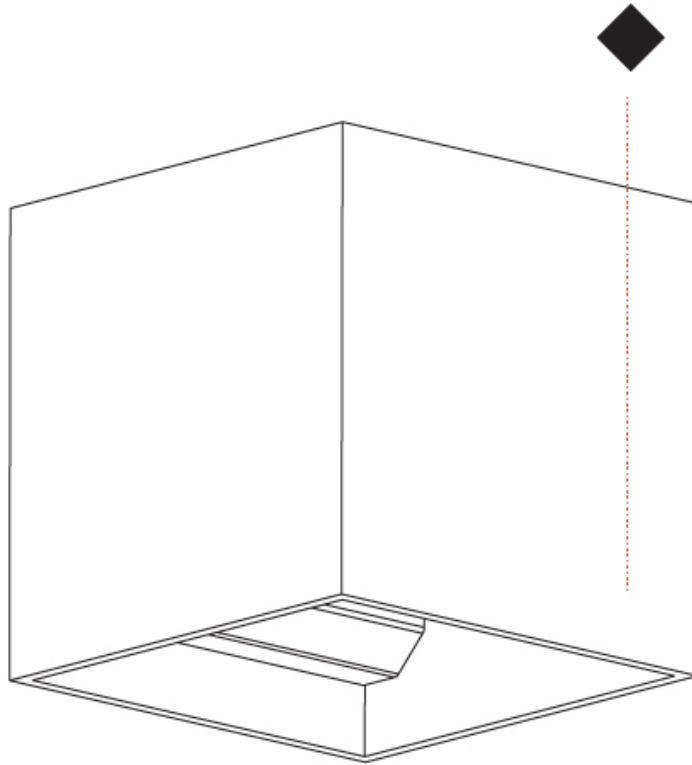

DICE SURFACE

A33255-

PROJECT _____

TYPE _____

SPECIFIER _____

QUANTITY _____

DATE _____

A